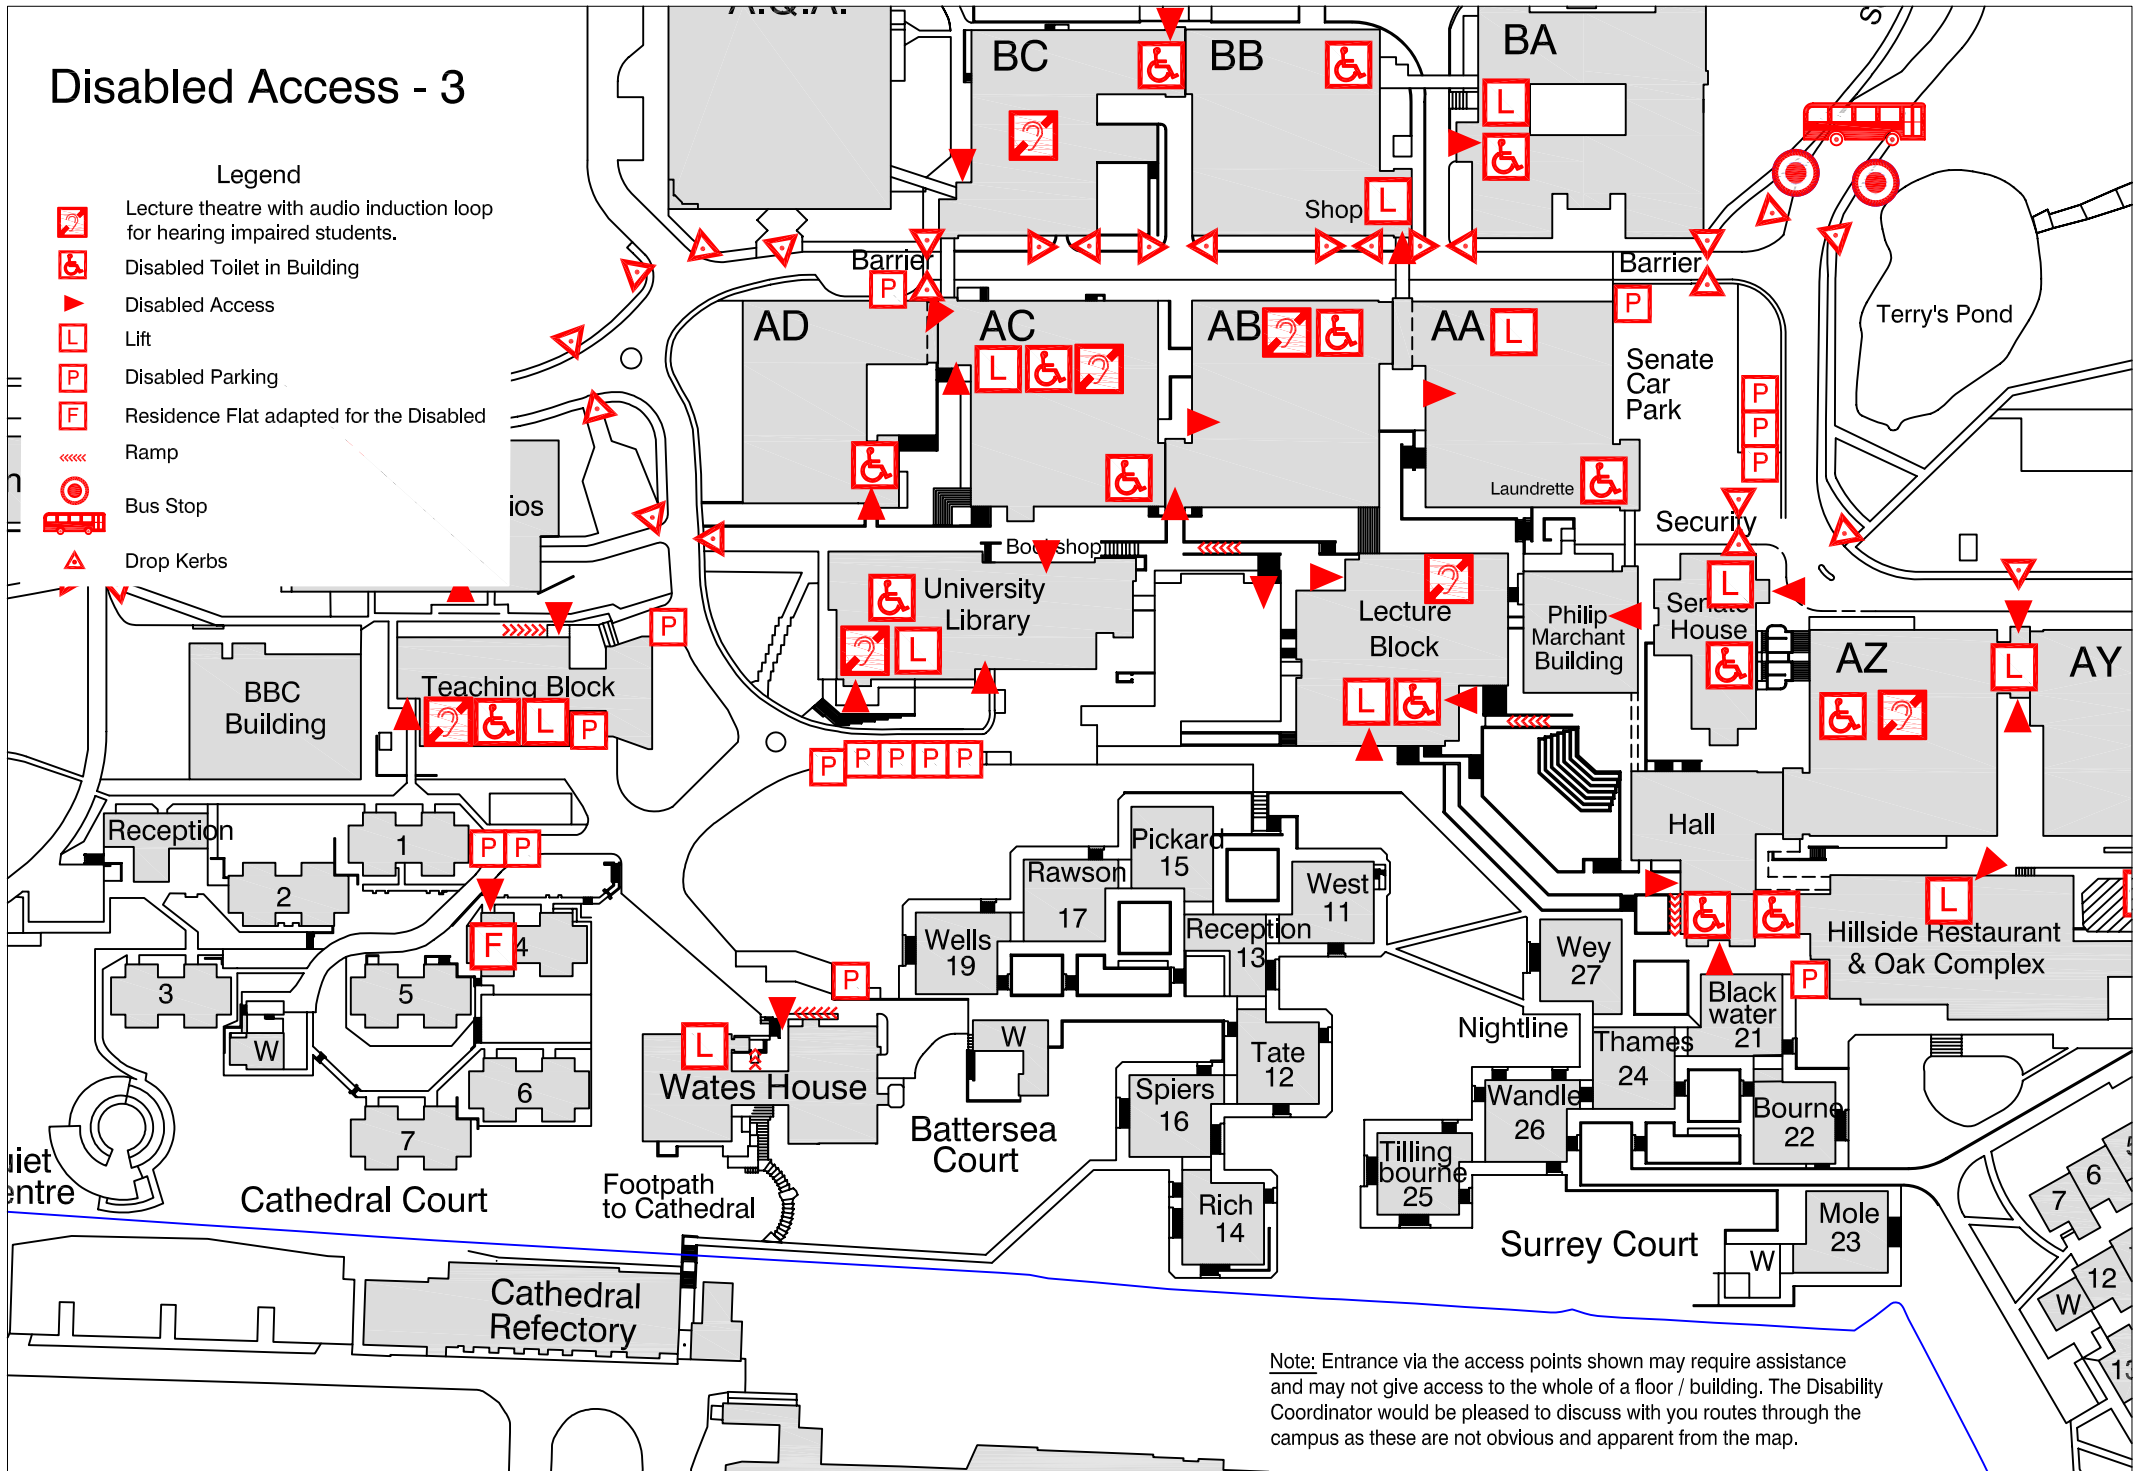

Disabled Access - 3

Legend

-  Lecture theatre with audio induction loop for hearing impaired students.
-  Disabled Toilet in Building
-  Disabled Access
-  Lift
-  Disabled Parking
-  Residence Flat adapted for the Disabled
-  Ramp
-  Bus Stop
-  Drop Kerbs

Note: Entrance via the access points shown may require assistance and may not give access to the whole of a floor / building. The Disability Coordinator would be pleased to discuss with you routes through the campus as these are not obvious and apparent from the map.